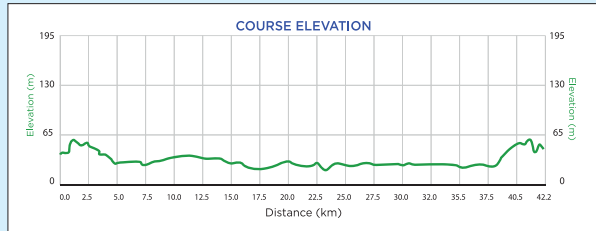

COURSE MAP

- Water Stops
- 5K Markers
- Porta Potty